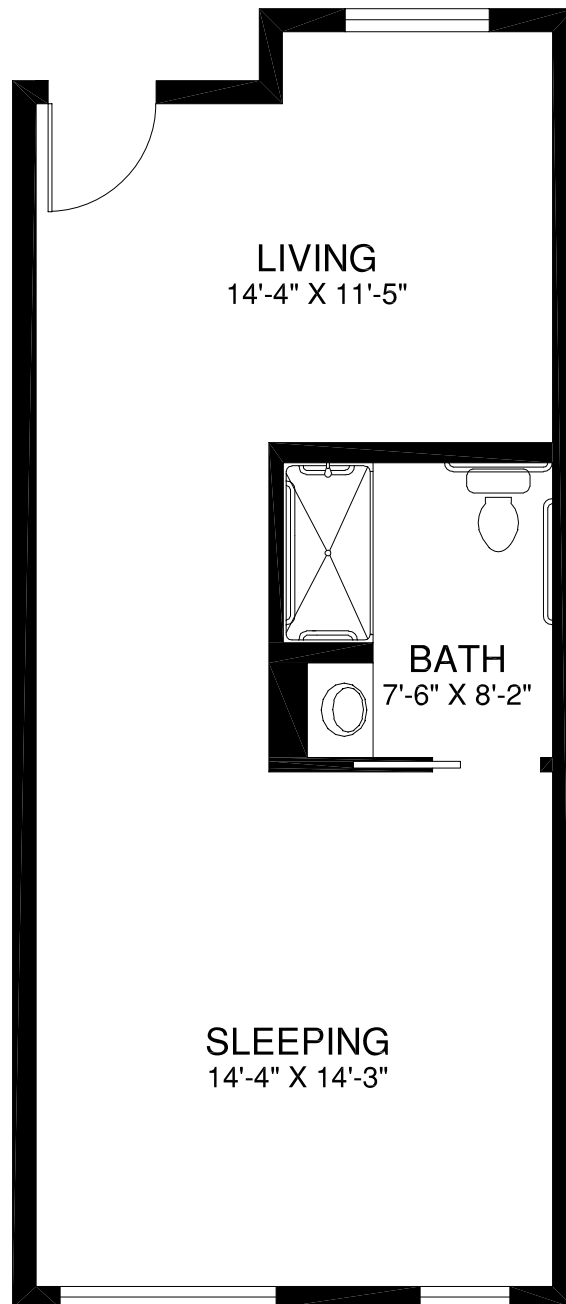

# Pembrook Home 145

A Touchmark® community  
Est. 1980

530 sq. ft.

For illustration purposes only.  
Square footage, actual room sizes,  
and features may vary.