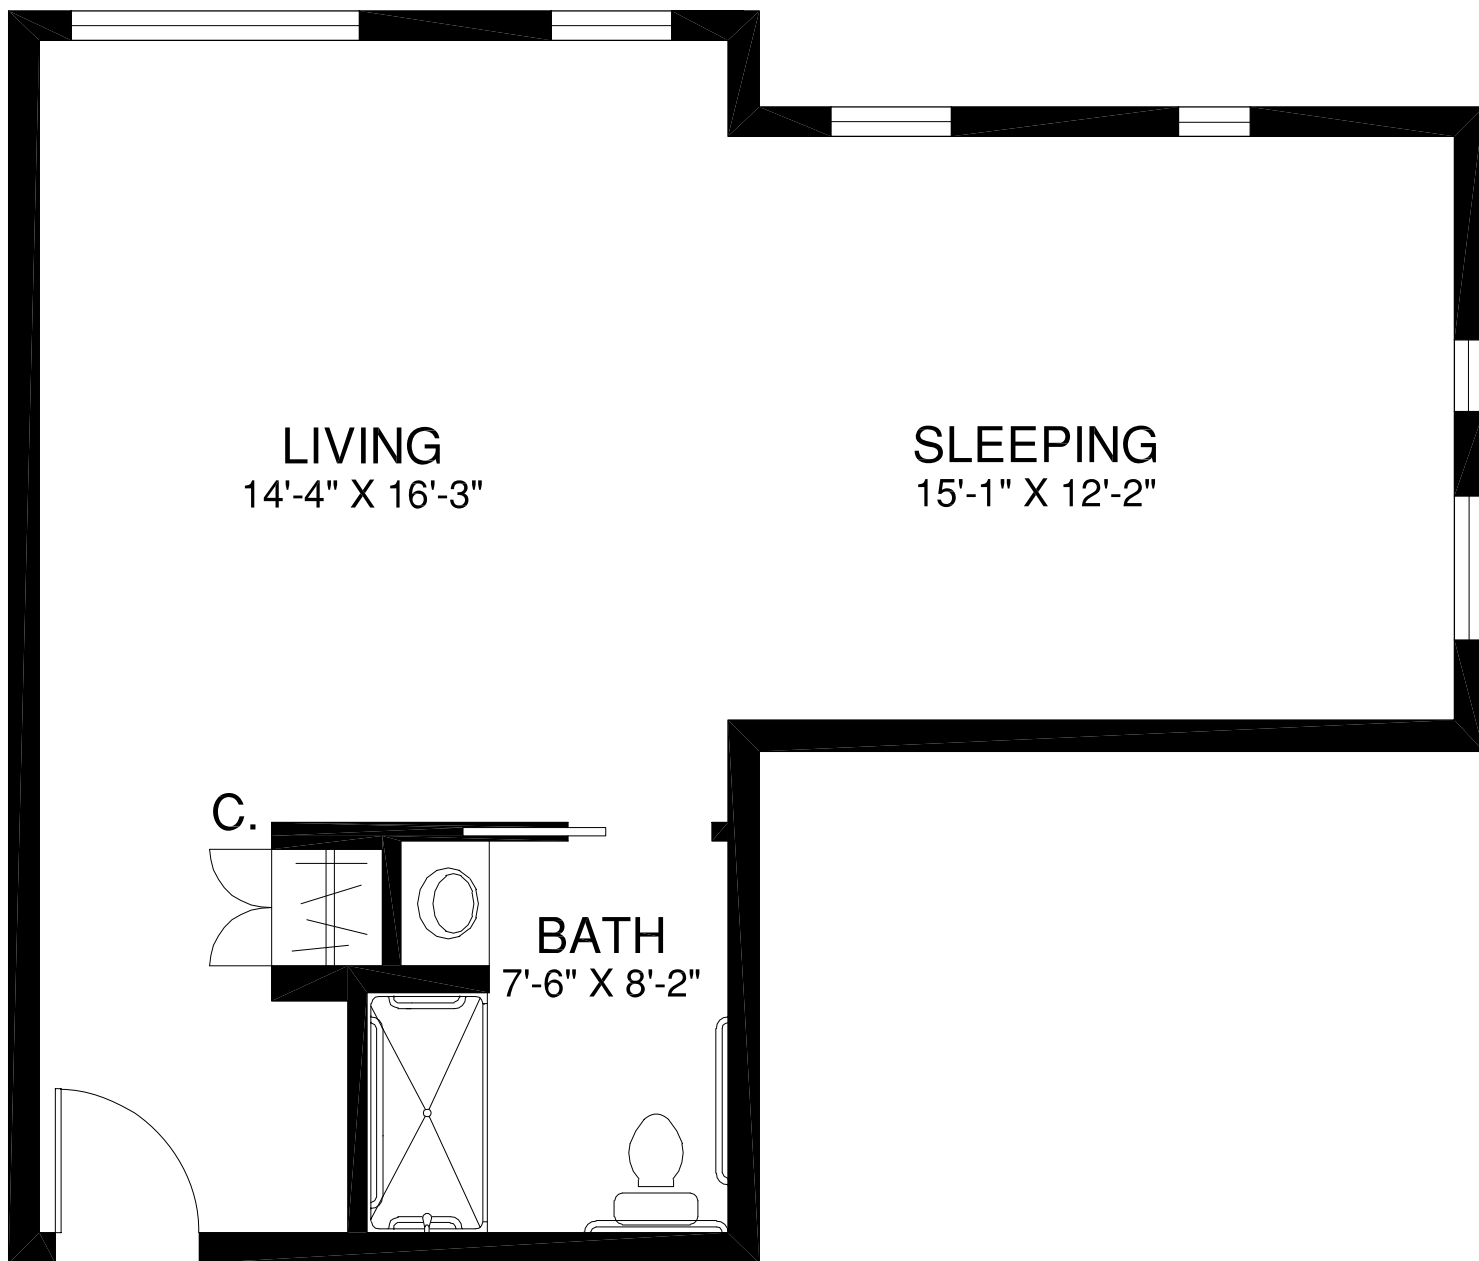

# Devonshire Home 117

A Touchmark® community  
Est. 1980

**595 sq. ft.**

Scale: 1/4 in. = 1 ft.

For illustration purposes only.  
Square footage, actual room sizes,  
and features may vary.