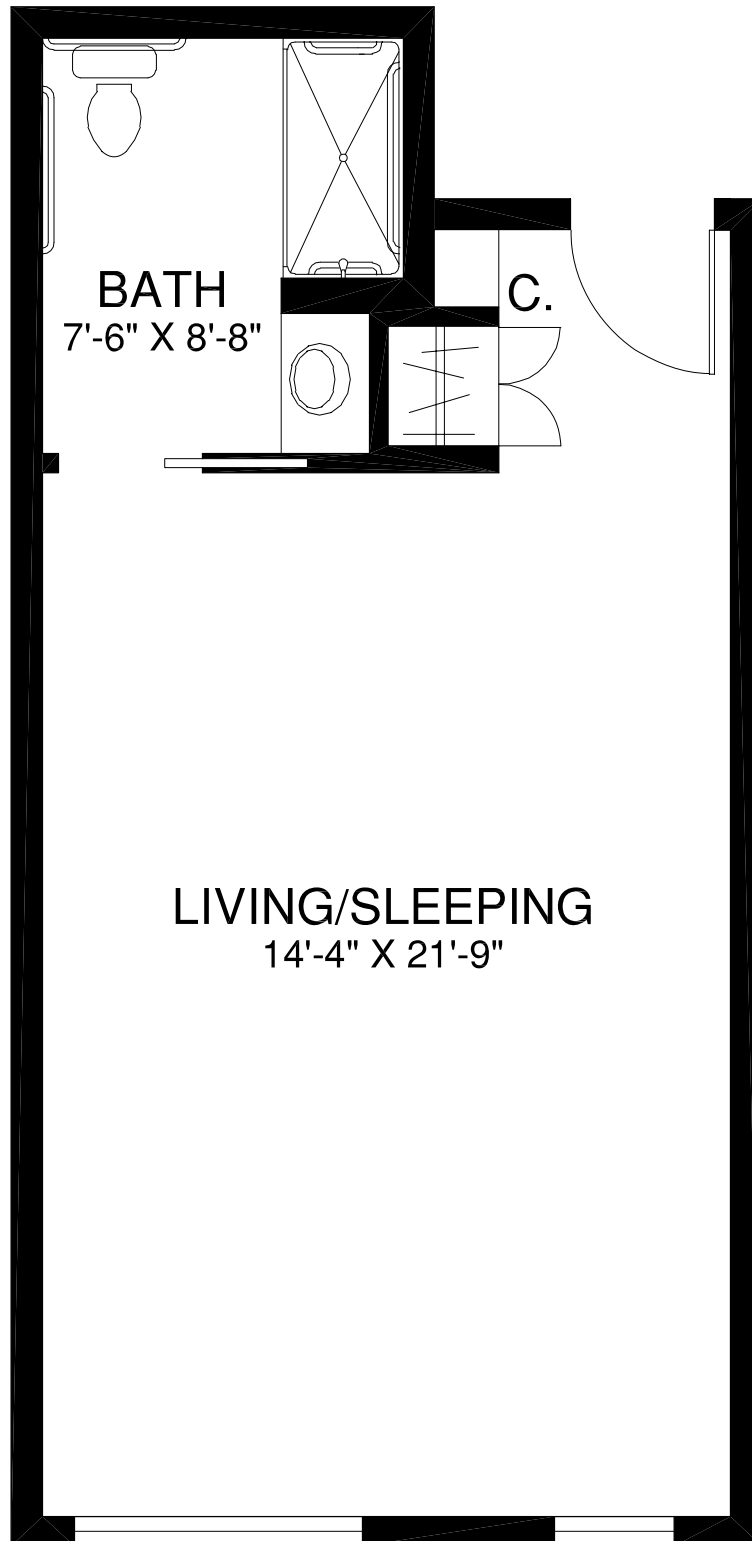

# Devonshire Home 105

A Touchmark® community  
Est. 1980

**455 sq. ft.**

Scale: 1/4 in. = 1 ft.

For illustration purposes only.  
Square footage, actual room sizes,  
and features may vary.