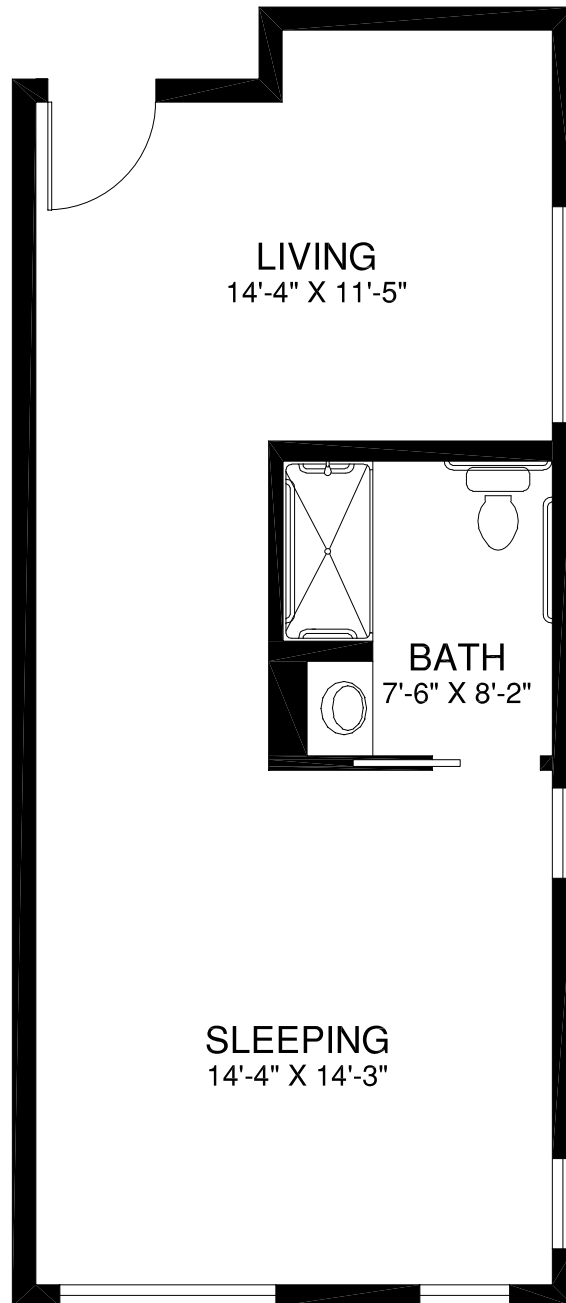

Devonshire Home 101

A Touchmark® community
Est. 1980

530 sq. ft.

For illustration purposes only.
Square footage, actual room sizes,
and features may vary.

Waterford at Fairway Village

2911 SE Village Loop · Vancouver, WA 98683 · 360-254-2866 · 800-414-7575 · WaterfordVancouver.com